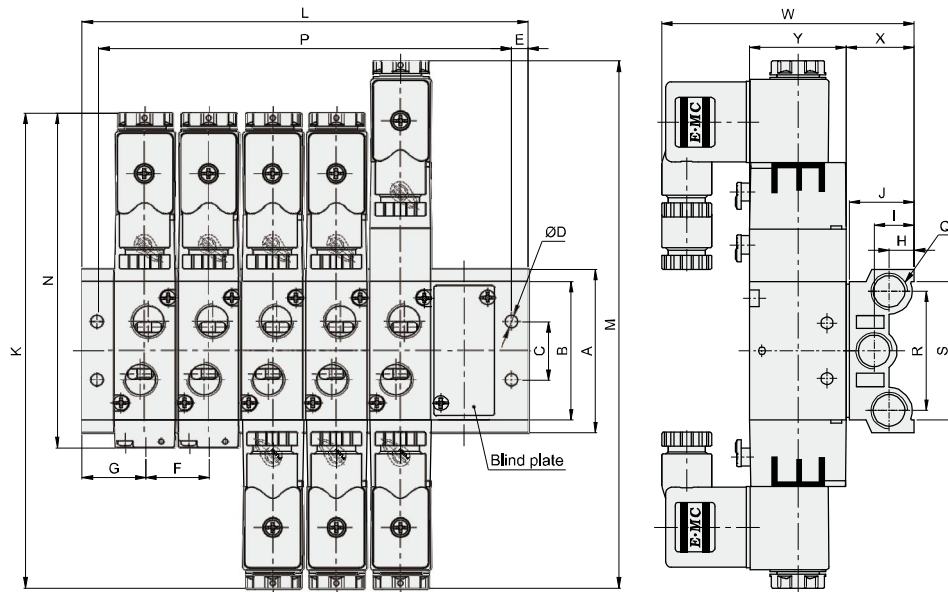

V/RV Series Manifold (5/2 way)

◎ Main Dimension

Model/Sign	L															
	1F	2F	3F	4F	5F	6F	7F	8F	9F	10F	11F	12F	13F	14F	15F	16F
V521-□F	38	57	76	95	114	133	152	171	190	209	228	247	266	285	304	323
V522-□F	46	69	92	115	138	161	184	207	230	253	276	299	322	345	368	391
V523-□F	54	82	110	138	166	194	222	250	278	306	334	362	-	-	-	-
V524-□F	63	98	133	168	203	238	273	-	-	-	-	-	-	-	-	-

Model/Sign	A	B	C	D	E	F	G	H	I	J
V521-□F	58	43	20	4,5	5	19	19	9,5	14	23
V522-□F	59	50	21	4,5	6	23	23	9,5	15	23,5
V523-□F	75	64	26	4,5	6	28	27	12	17,5	28
V524-□F	98	94	32	5,5	7	35	31,5	16	21,5	35

Model/Sign	P															
	1F	2F	3F	4F	5F	6F	7F	8F	9F	10F	11F	12F	13F	14F	15F	16F
V521-□F	28	47	66	85	104	123	142	161	180	199	218	237	256	275	294	313
V522-□F	34	57	80	103	126	149	172	195	218	241	264	287	310	333	356	379
V523-□F	42	70	98	126	154	182	210	238	266	294	322	350	-	-	-	-
V524-□F	49	84	119	154	189	224	259	-	-	-	-	-	-	-	-	-

Model/Sign	K	M	N	Q	R	S	W	X	Y
V521-□F	143,2	158,2	103,1	G1/4	40	49	79,2	24	27
V522-□F	171,4	190,4	120,7	G1/4	43	50	91,2	24,5	35
V523-□F	190,4	209,4	139,3	G3/8	53	67	98,2	29	40
V524-□F	223,4	244,4	168,7	G1/2	70,5	86,8	110,2	36	50