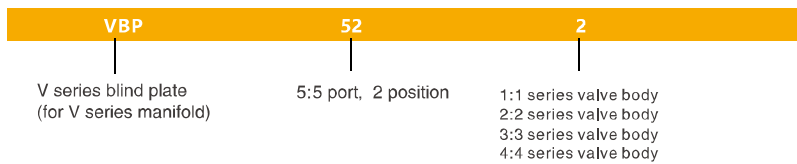

### Manifold (5/2,5/3)

#### How to Order?

**Order Example:**

\* V series manifold for 5/2, 2 series valve body, 5 stations, Model: V522-5F

**Order Example:**

\* Blind plate for 5/2 valve, 2 series valve body, Model: VBP-522

Note: 1.The dimensions of 5/3 way is same as 5/2 way series.  
2.Blind plate assembly include: plate, gasket and screws.