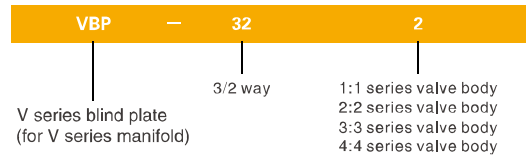

Order Example:

* Blind plate for 3/2 valve, 2 series valve body, Model: VBP-322

Note: Blind plate assembly includes: Blinds, gaskets and mounting screws