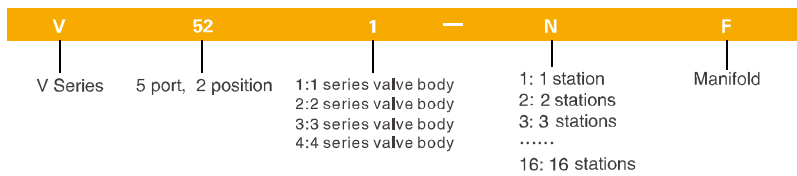

## V/RV

### Manifold (5/2,5/3)

#### How to Order?

**Order Example:**

\* V series manifold for 5/2, 2 series valve body, 5 stations, Model: V522-5F

**Order Example:**

\* Blind plate for 5/2 valve, 2 series valve body, Model: VBP-522

Note: 1.The dimensions of 5/3 way is same as 5/2 way series.  
2.Blind plate assembly include: plate, gasket and screws.